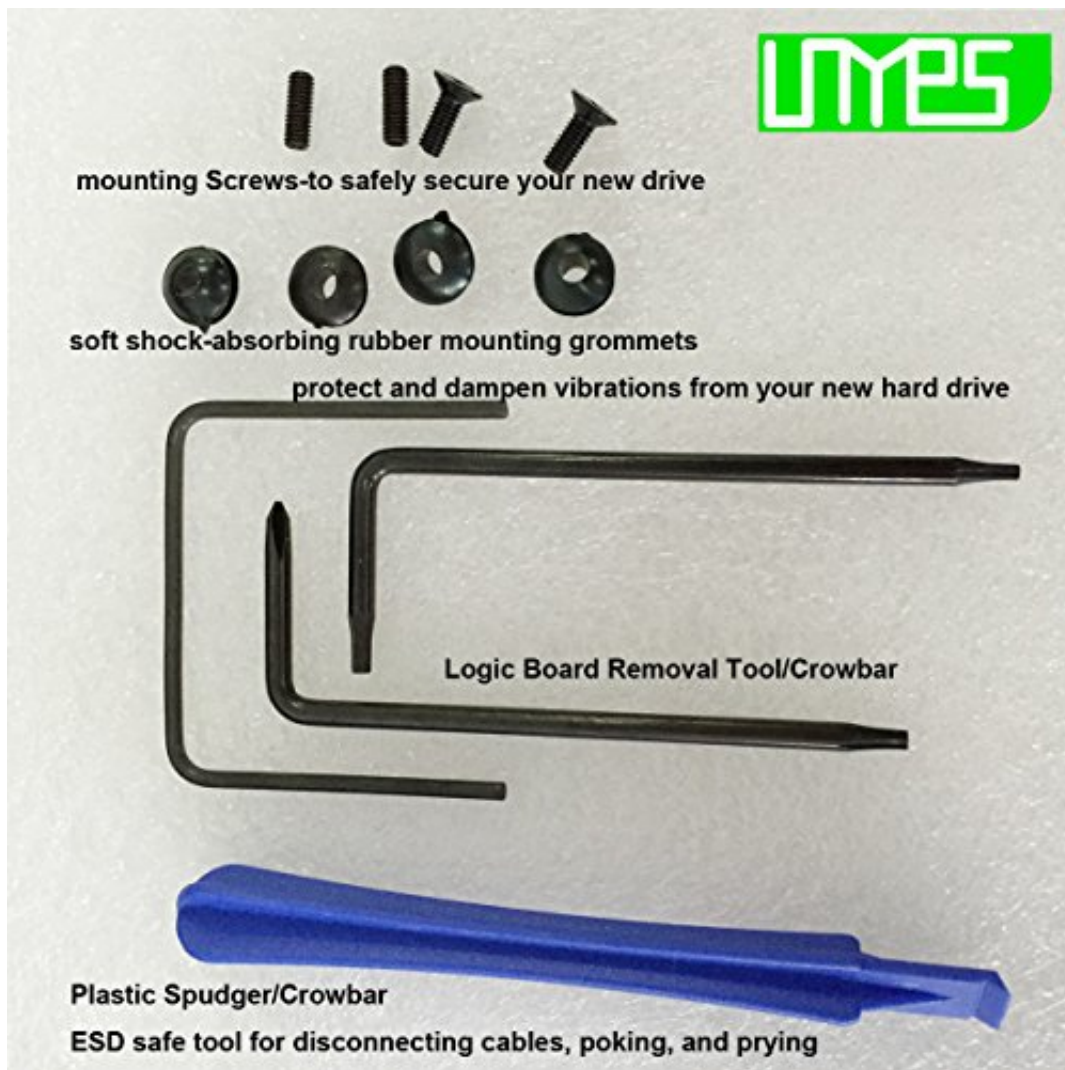

Download

[Best Ssd Drive For Mac Mini 2012](#)

[Best Ssd Drive For Mac Mini 2012](#)

Download

Pretty much any Mac older than 2011 will have SATA II connectivity instead of SATA III, so to make sure that you can see the results for performance in the kind of machine you have, we ran all tests over both connections.. Mac Mini 2012 Ssd UpgradeOnce those tests were finished, each drive was used to replace the internal hard drive in a 2009 MacBook Pro 13-inch, which only has a SATA II connector.. Installing an SSD can make older Macs feel like new - or maybe even better! It's not just replacing old drives that SSDs are good for, though - if you've got a Thunderbolt-equipped Mac and want some fast external storage, you can use any one of these drives with a Thunderbolt drive caddy to give yourself some additional external storage that's as fast as an internal SSD.. OWC Install Videos / Mac mini (Late 2012) Mac mini (Late 2012) OWC's step-by-step videos of how to install memory, a hard drive, or a Bluetooth module shield in the Apple Mac mini (Late 2012).

I want to keep the original HD for storage but after installing an SSD into my Windows machine, I'm finding that my Mac is.. This SSD uses the advanced PCIe Gen 3 x 2 interface which provides fast transfers.. Because we're interested in these drives as upgrade options for older machines that you want to give a speed boost to, as well as being ways to make a lovely new Mac even faster, we ran two sets of tests.. lacking Blue light filter app for pc Google Drive For MacI've been doing some research into the process and for the most part, it doesn't seem too difficult with installing an SSD as a 2nd drive into the Mac Mini (thanks to the thousands of YouTube videos on how to do it).